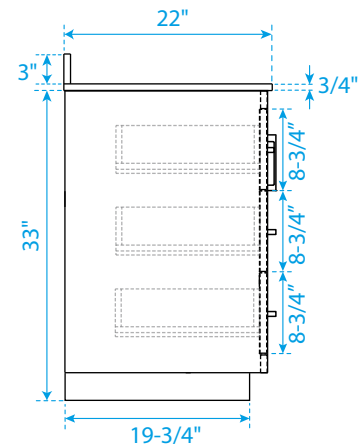

WYNDHAM COLLECTION

TOP VIEW OF VANITY CABINET

*Note: Due to high probability of breakage, the backsplash comes in two pieces, cut from the same piece. All measurements are $\pm 1/4"$.

WC-2929-84-DBL

WYNDHAM COLLECTION

Side splash is reversible.
 Note: Due to high probability of breakage, the backsplash comes in two pieces, cut from the same piece. All measurements are $\pm 1/4"$.

WC-VCA-84-DBL-TOP