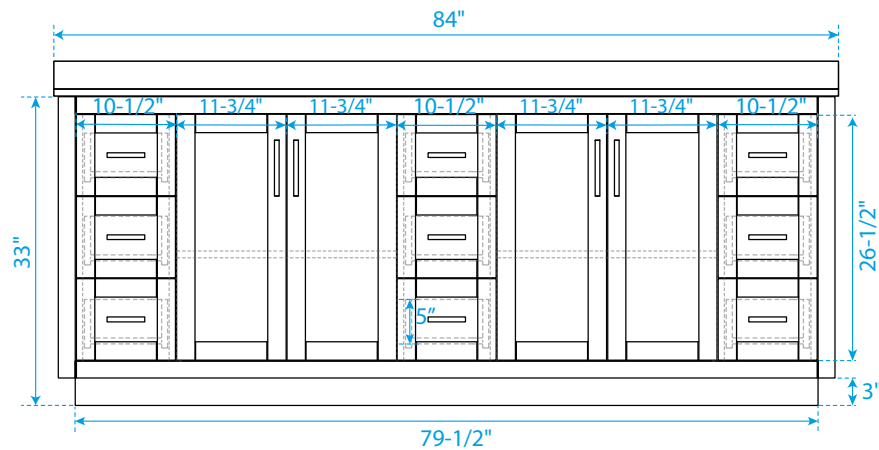

WYNDHAM COLLECTION

TOP VIEW OF VANITY CABINET

*Note: Due to high probability of breakage, the backsplash comes in two pieces, cut from the same piece. All measurements are $\pm 1/4"$.

WC-2929-84-DBL

WYNDHAM COLLECTION

Side splash is reversible.
 Note: Due to high probability of breakage, the backsplash comes in two pieces, cut from the same piece. All measurements are $\pm 1/4"$.

WC-VCA-84-DBL-TOP