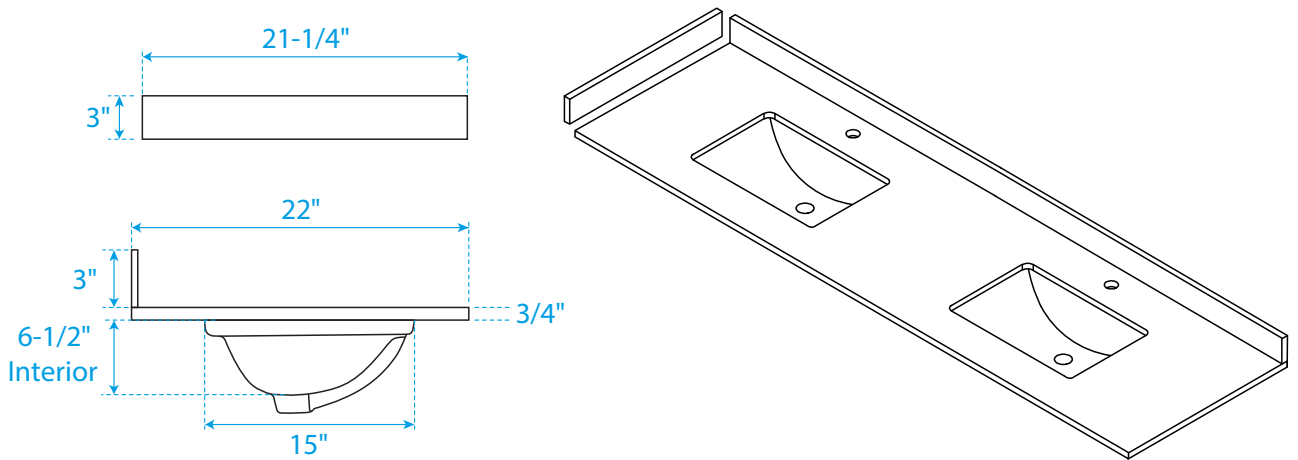

WYNDHAM COLLECTION

TOP VIEW OF VANITY CABINET

*Note: Due to high probability of breakage, the backsplash comes in two pieces, cut from the same piece. All measurements are $\pm 1/4"$.

WC-2929-84-DBL

WYNDHAM COLLECTION

Side splash is reversible.
 Note: Due to high probability of breakage, the backsplash comes in two pieces, cut from the same piece. All measurements are $\pm 1/4"$.

WC-VCA-84-DBL-TOP