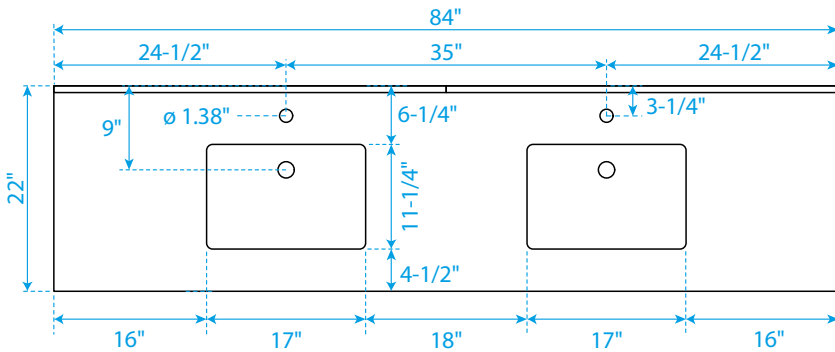

WYNDHAM COLLECTION

TOP VIEW OF VANITY CABINET

*Note: Due to high probability of breakage, the backsplash comes in two pieces, cut from the same piece. All measurements are $\pm 1/4"$.

WC-2929-84-DBL

WYNDHAM COLLECTION

Side splash is reversible.
 Note: Due to high probability of breakage, the backsplash comes in two pieces, cut from the same piece. All measurements are $\pm 1/4"$.

WC-VCA-84-DBL-TOP