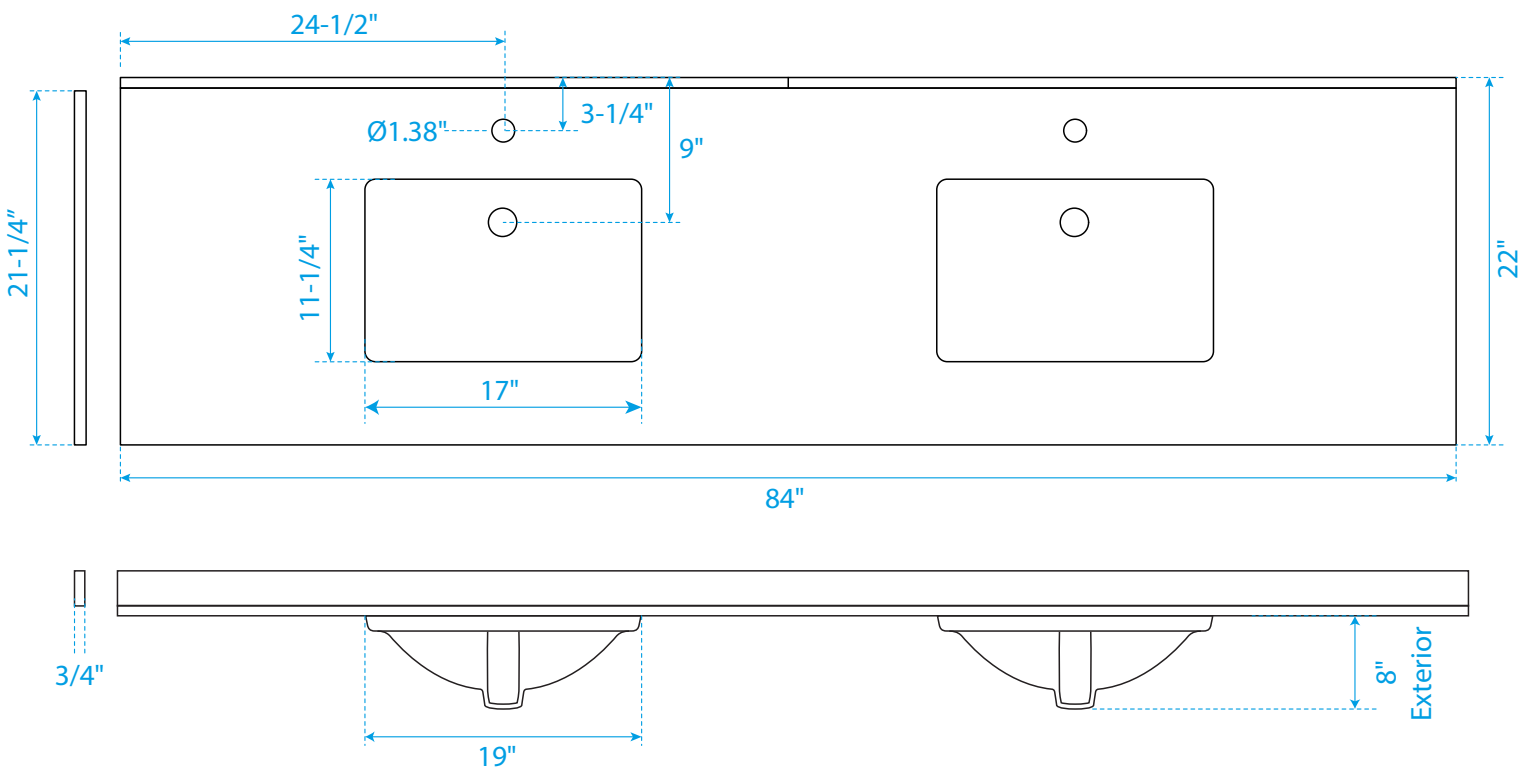

WYNDHAM COLLECTION

TOP VIEW OF VANITY CABINET

*Note: Due to high probability of breakage, the backsplash comes in two pieces, cut from the same piece. All measurements are $\pm 1/4"$.

WC-2929-84-DBL

WYNDHAM COLLECTION

Side splash is reversible.
 Note: Due to high probability of breakage, the backsplash comes in two pieces, cut from the same piece. All measurements are $\pm 1/4"$.

WC-VCA-84-DBL-TOP