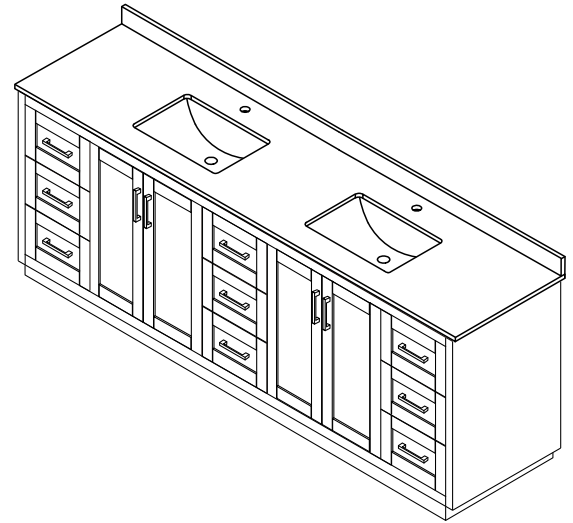

WYNDHAM COLLECTION

TOP VIEW OF VANITY CABINET

*Note: Due to high probability of breakage, the backsplash comes in two pieces, cut from the same piece. All measurements are $\pm 1/4"$.

WC-2929-84-DBL

WYNDHAM COLLECTION

Side splash is reversible.
 Note: Due to high probability of breakage, the backsplash comes in two pieces, cut from the same piece. All measurements are $\pm 1/4"$.

WC-VCA-84-DBL-TOP