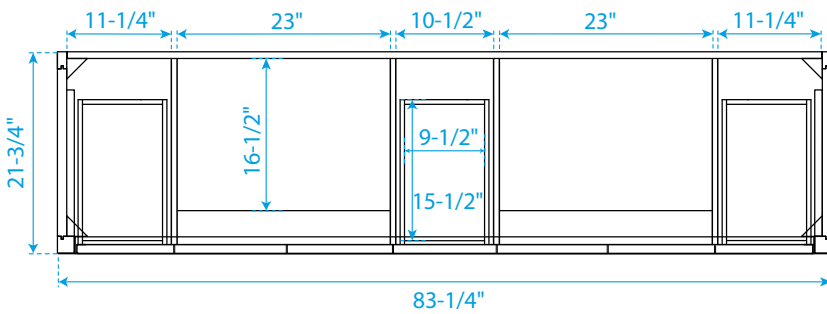

WYNDHAM COLLECTION

TOP VIEW OF VANITY CABINET

*Note: Due to high probability of breakage, the backsplash comes in two pieces, cut from the same piece. All measurements are $\pm 1/4"$.

WC-2929-84-DBL

WYNDHAM COLLECTION

Side splash is reversible.
 Note: Due to high probability of breakage, the backsplash comes in two pieces, cut from the same piece. All measurements are $\pm 1/4"$.

WC-VCA-84-DBL-TOP